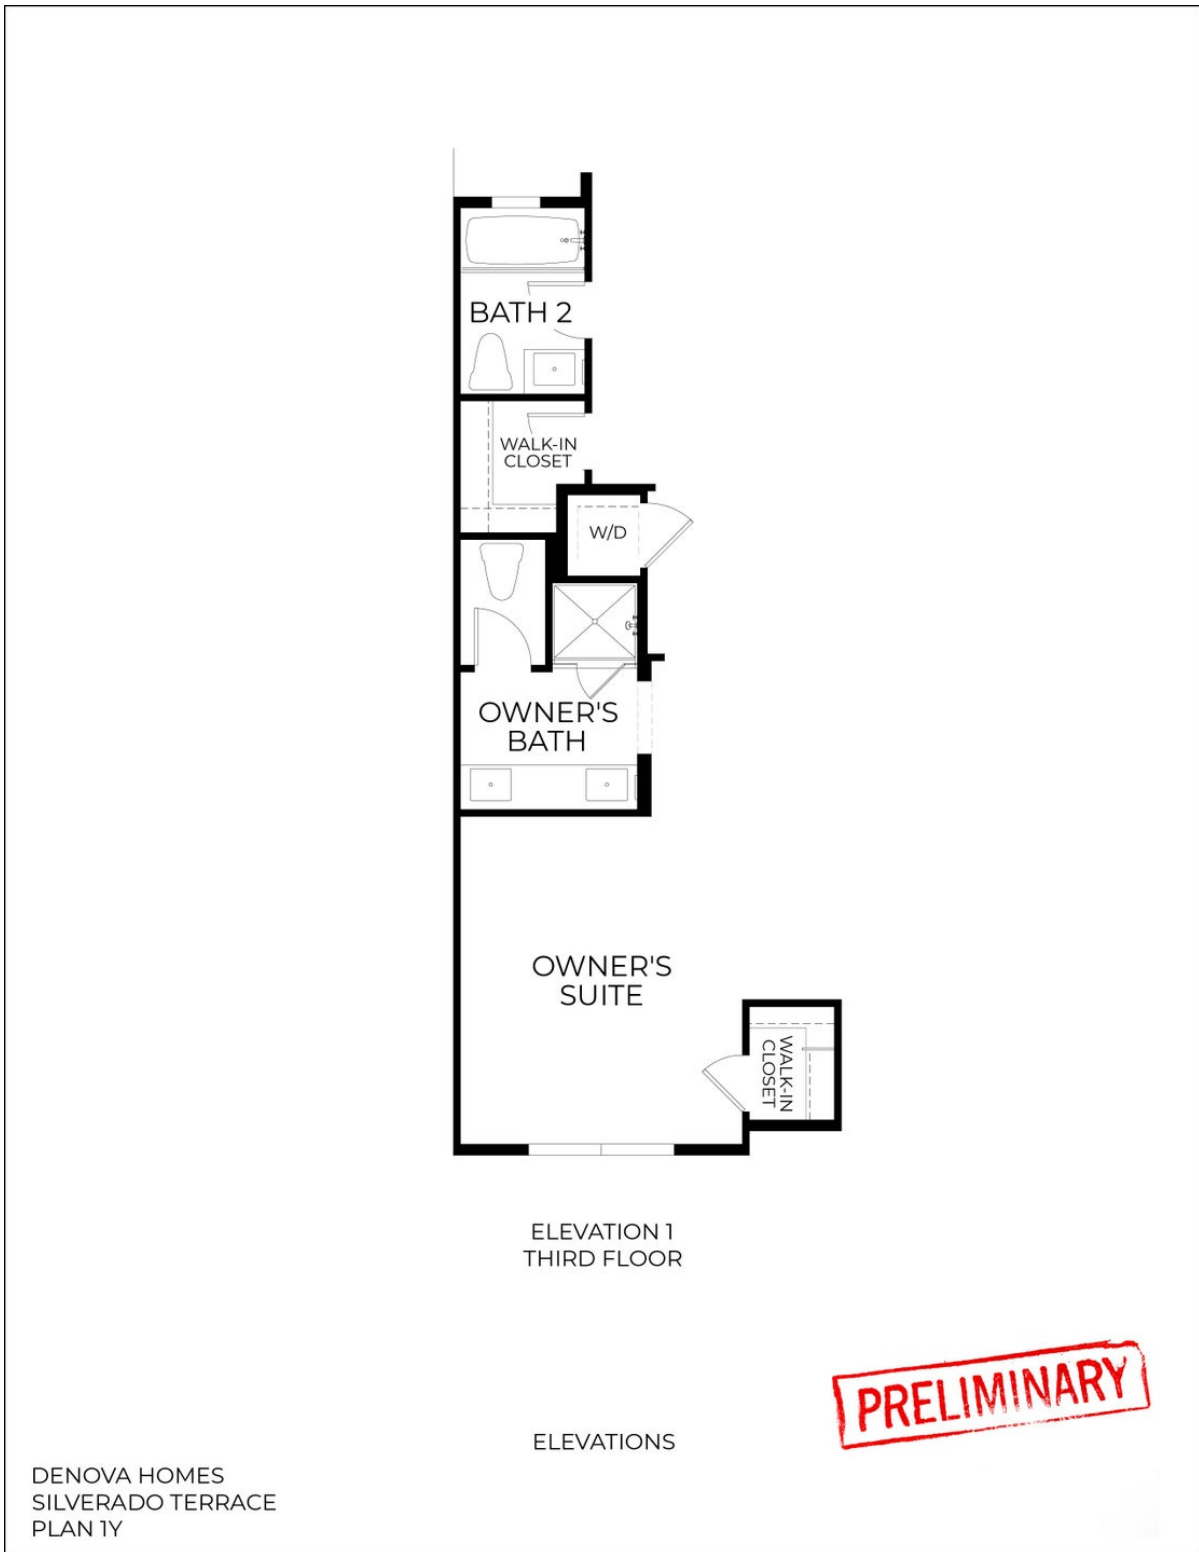

The Residence 1

MODEL ADDRESS
1440 Grant Street
Calistoga, CA 94515

Dayna Floyd | 925-255-1808
dfloyd@denovahomes.com

- 1,488 Sq. Ft.
- 3 Story
- 2 Bed
- 2.5 Bath
- 1 Car Garage

DENOVA HOMES
SILVERADO TERRACE
PLAN 1Y

Residence 1 | First Floor

SECOND FLOOR

PRELIMINARY

DENOVA HOMES
SILVERADO TERRACE
PLAN 1Y

Residence 1 | Second Floor

PRELIMINARY

THIRD FLOOR

DENOVA HOMES
SILVERADO TERRACE
PLAN 1Y

Residence 1 | Third Floor

Residence 1 | Elevation 1

Residence 1 | Elevation 2

Residence 1 | Elevation 3

Residence 1 | Elevation 4