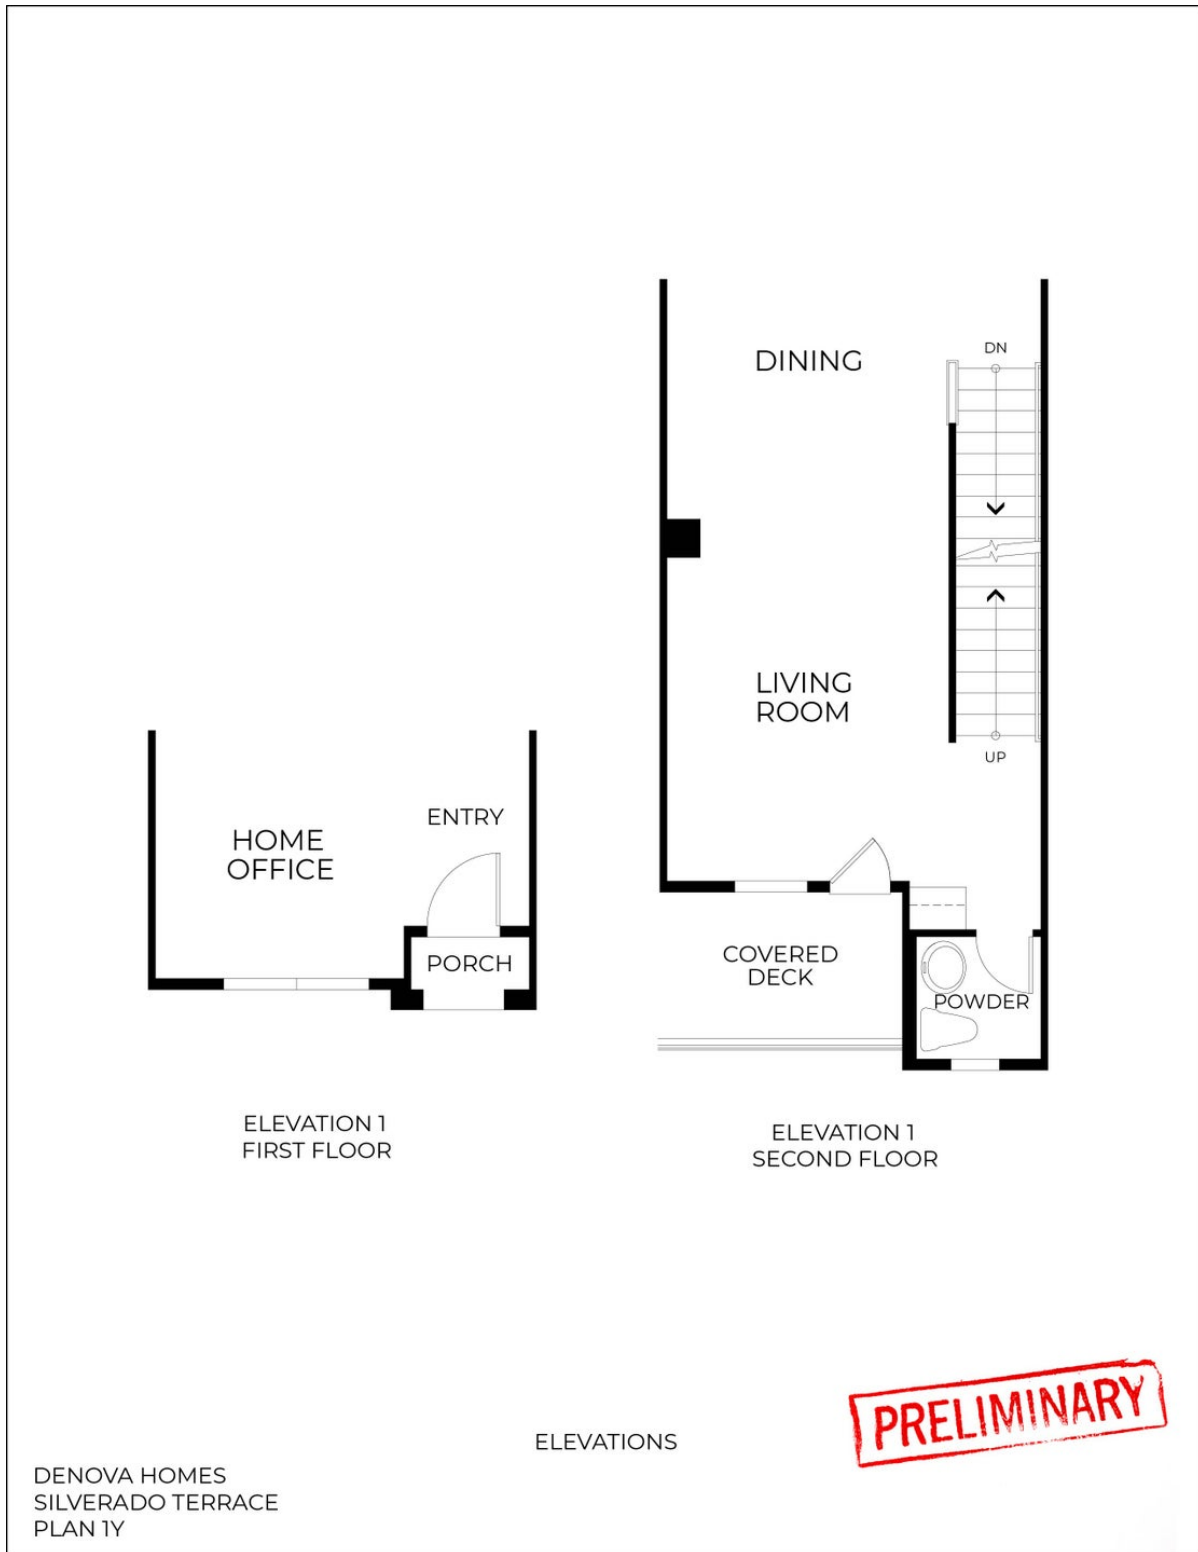

The Residence 1

MODEL ADDRESS
1440 Grant Street
Calistoga, CA 94515

Dayna Floyd | 925-255-1808
dfloyd@denovahomes.com

- 1,488 Sq. Ft.
- 3 Story
- 2 Bed
- 2.5 Bath
- 1 Car Garage

DENOVA HOMES
SILVERADO TERRACE
PLAN 1Y

Residence 1 | First Floor

SECOND FLOOR

PRELIMINARY

DENOVA HOMES
SILVERADO TERRACE
PLAN 1Y

Residence 1 | Second Floor

PRELIMINARY

THIRD FLOOR

DENOVA HOMES
SILVERADO TERRACE
PLAN 1Y

Residence 1 | Third Floor

Residence 1 | Elevation 1

Residence 1 | Elevation 2

Residence 1 | Elevation 3

Residence 1 | Elevation 4