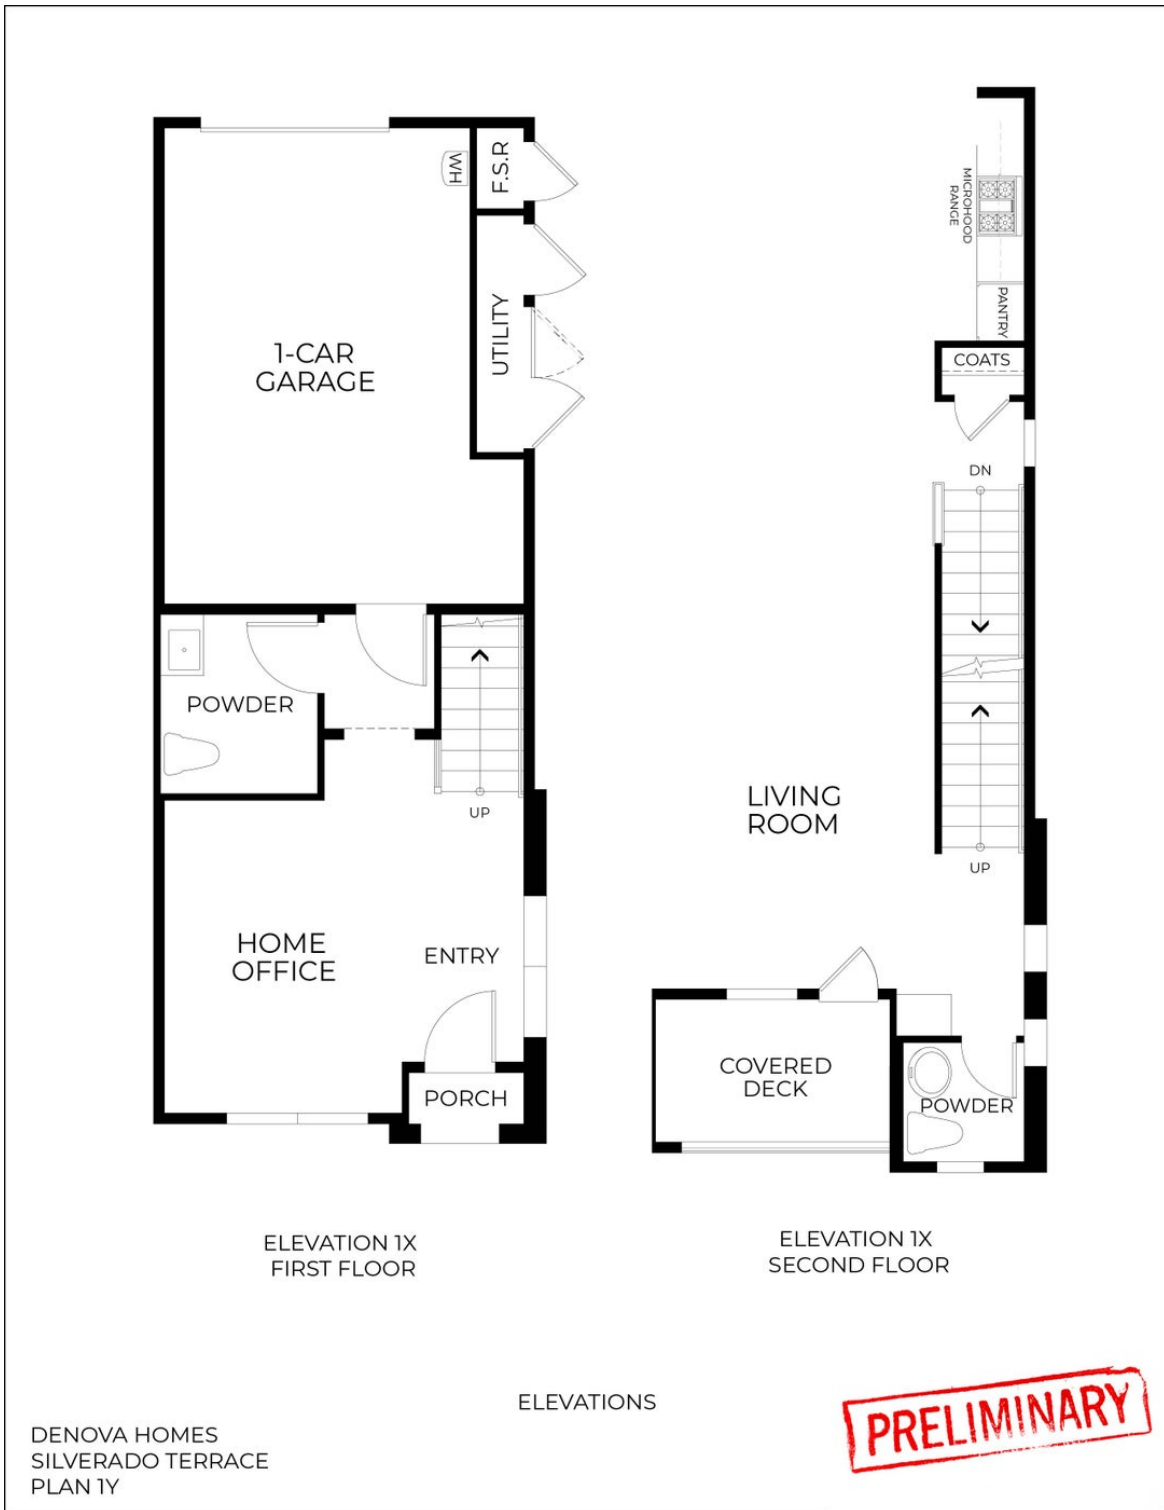

The Residence 1

MODEL ADDRESS
1440 Grant Street
Calistoga, CA 94515

Dayna Floyd | 925-255-1808
dfloyd@denovahomes.com

- 1,488 Sq. Ft.
- 3 Story
- 2 Bed
- 2.5 Bath
- 1 Car Garage

DENOVA HOMES
SILVERADO TERRACE
PLAN 1Y

Residence 1 | First Floor

SECOND FLOOR

PRELIMINARY

DENOVA HOMES
SILVERADO TERRACE
PLAN 1Y

Residence 1 | Second Floor

PRELIMINARY

THIRD FLOOR

DENOVA HOMES
SILVERADO TERRACE
PLAN 1Y

Residence 1 | Third Floor

Residence 1 | Elevation 1

Residence 1 | Elevation 2

Residence 1 | Elevation 3

Residence 1 | Elevation 4