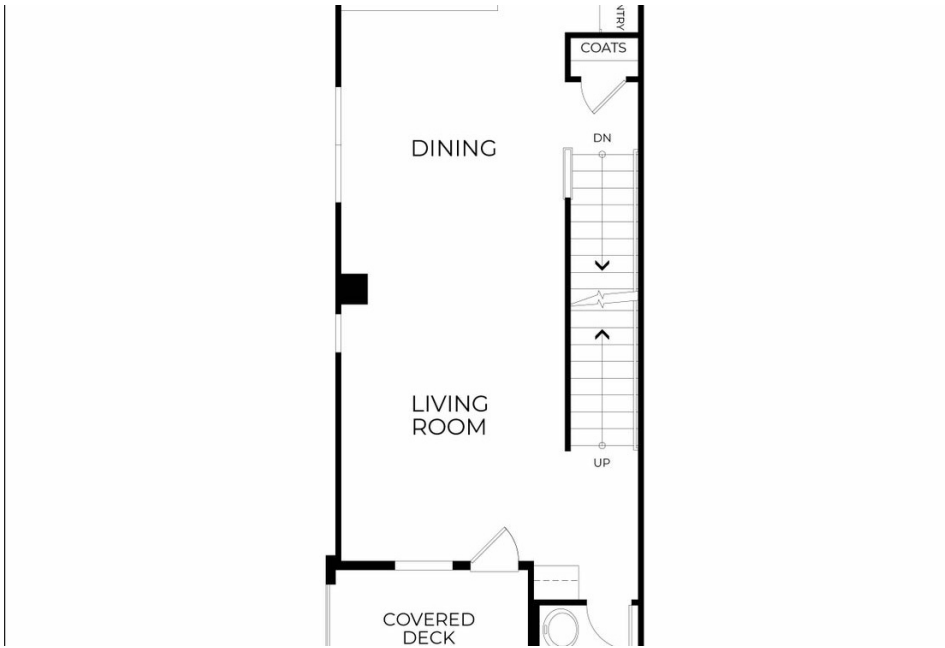

The Residence 1

MODEL ADDRESS
1440 Grant Street
Calistoga, CA 94515

Dayna Floyd | 925-255-1808
dfloyd@denovahomes.com

- 1,488 Sq. Ft.
- 3 Story
- 2 Bed
- 2.5 Bath
- 1 Car Garage

DENOVA HOMES
SILVERADO TERRACE
PLAN 1Y

Residence 1 | First Floor

SECOND FLOOR

PRELIMINARY

DENOVA HOMES
SILVERADO TERRACE
PLAN 1Y

Residence 1 | Second Floor

PRELIMINARY

THIRD FLOOR

DENOVA HOMES
SILVERADO TERRACE
PLAN 1Y