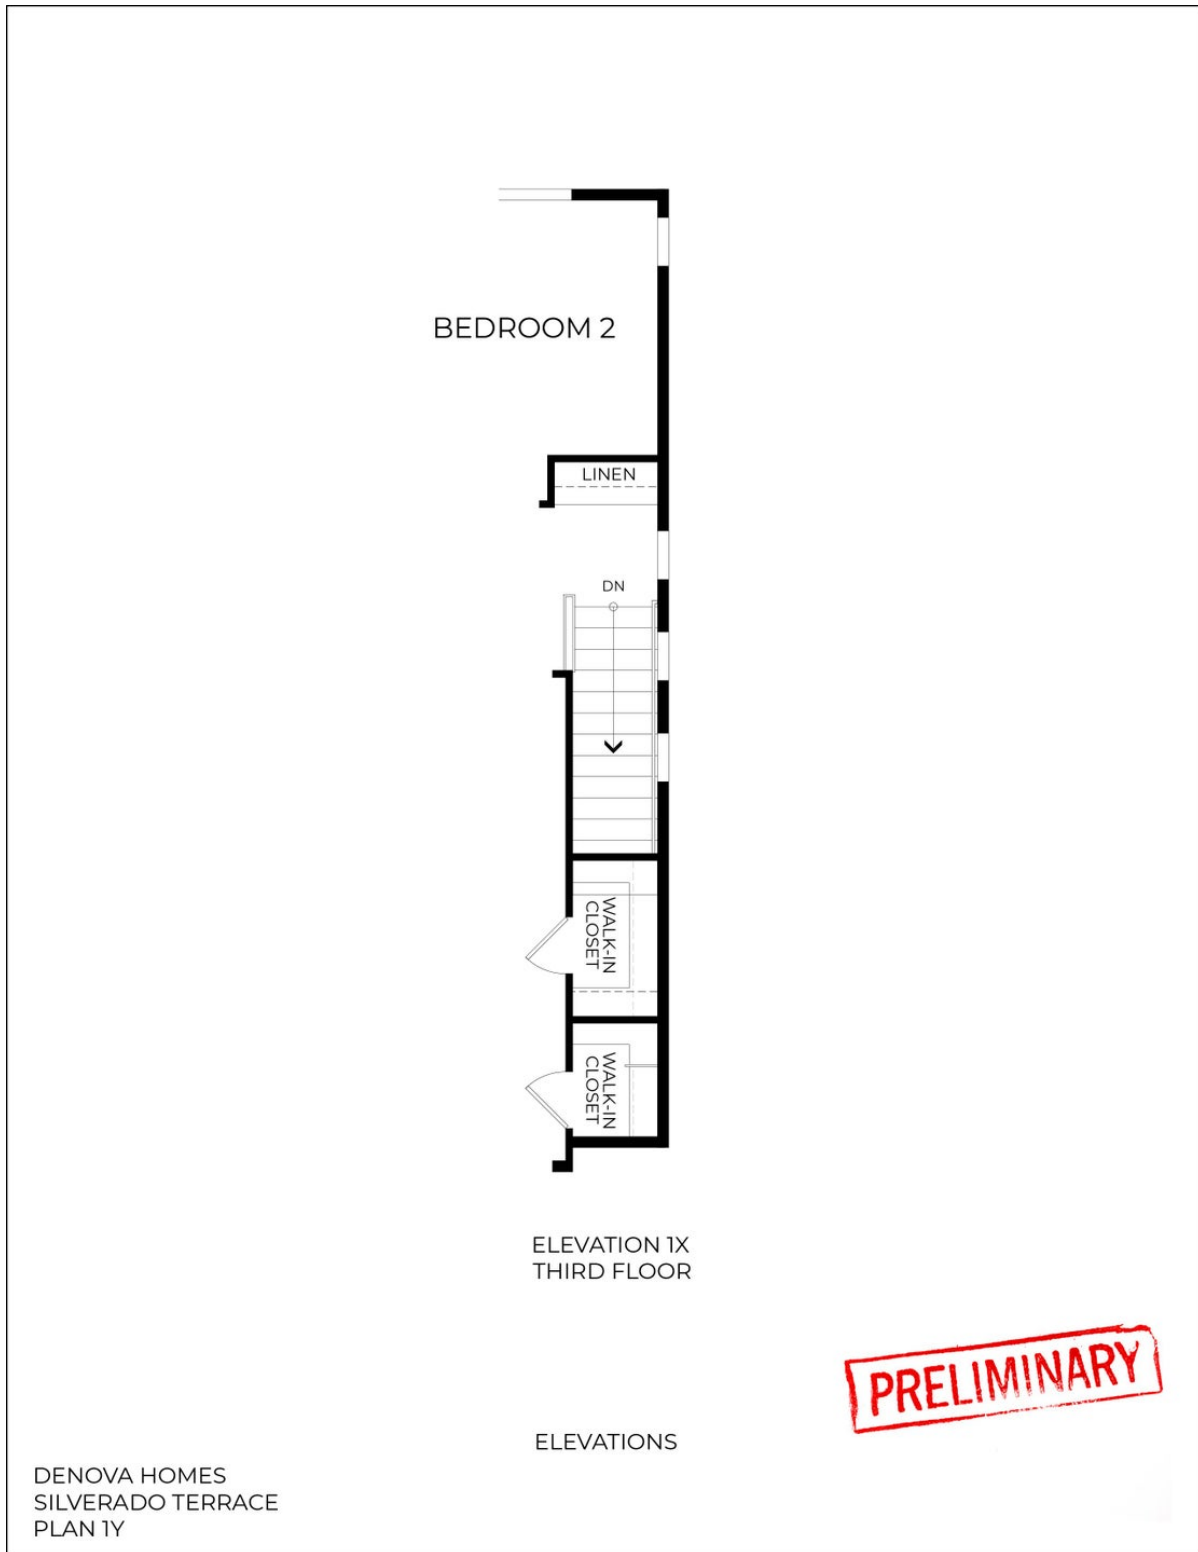

The Residence 1

MODEL ADDRESS
1440 Grant Street
Calistoga, CA 94515

Dayna Floyd | 925-255-1808
dfloyd@denovahomes.com

- 1,488 Sq. Ft.
- 3 Story
- 2 Bed
- 2.5 Bath
- 1 Car Garage

DENOVA HOMES
SILVERADO TERRACE
PLAN 1Y

Residence 1 | First Floor

SECOND FLOOR

PRELIMINARY

DENOVA HOMES
SILVERADO TERRACE
PLAN 1Y

Residence 1 | Second Floor

PRELIMINARY

THIRD FLOOR

DENOVA HOMES
SILVERADO TERRACE
PLAN 1Y

Residence 1 | Third Floor

Residence 1 | Elevation 1

Residence 1 | Elevation 2

Residence 1 | Elevation 3

Residence 1 | Elevation 4