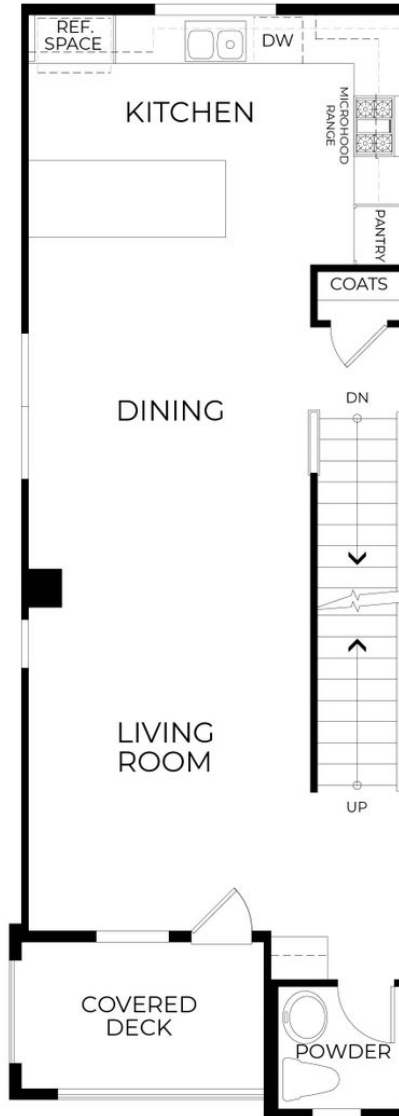

The Residence 1

MODEL ADDRESS
1440 Grant Street
Calistoga, CA 94515

Dayna Floyd | 925-255-1808
dfloyd@denovahomes.com

- 1,488 Sq. Ft.
- 3 Story
- 2 Bed
- 2.5 Bath
- 1 Car Garage

DENOVA HOMES
SILVERADO TERRACE
PLAN 1Y

Residence 1 | First Floor

SECOND FLOOR

PRELIMINARY

DENOVA HOMES
SILVERADO TERRACE
PLAN 1Y

Residence 1 | Second Floor

PRELIMINARY

THIRD FLOOR

DENOVA HOMES
SILVERADO TERRACE
PLAN 1Y

Residence 1 | Third Floor

Residence 1 | Elevation 1

Residence 1 | Elevation 2

Residence 1 | Elevation 3

Residence 1 | Elevation 4