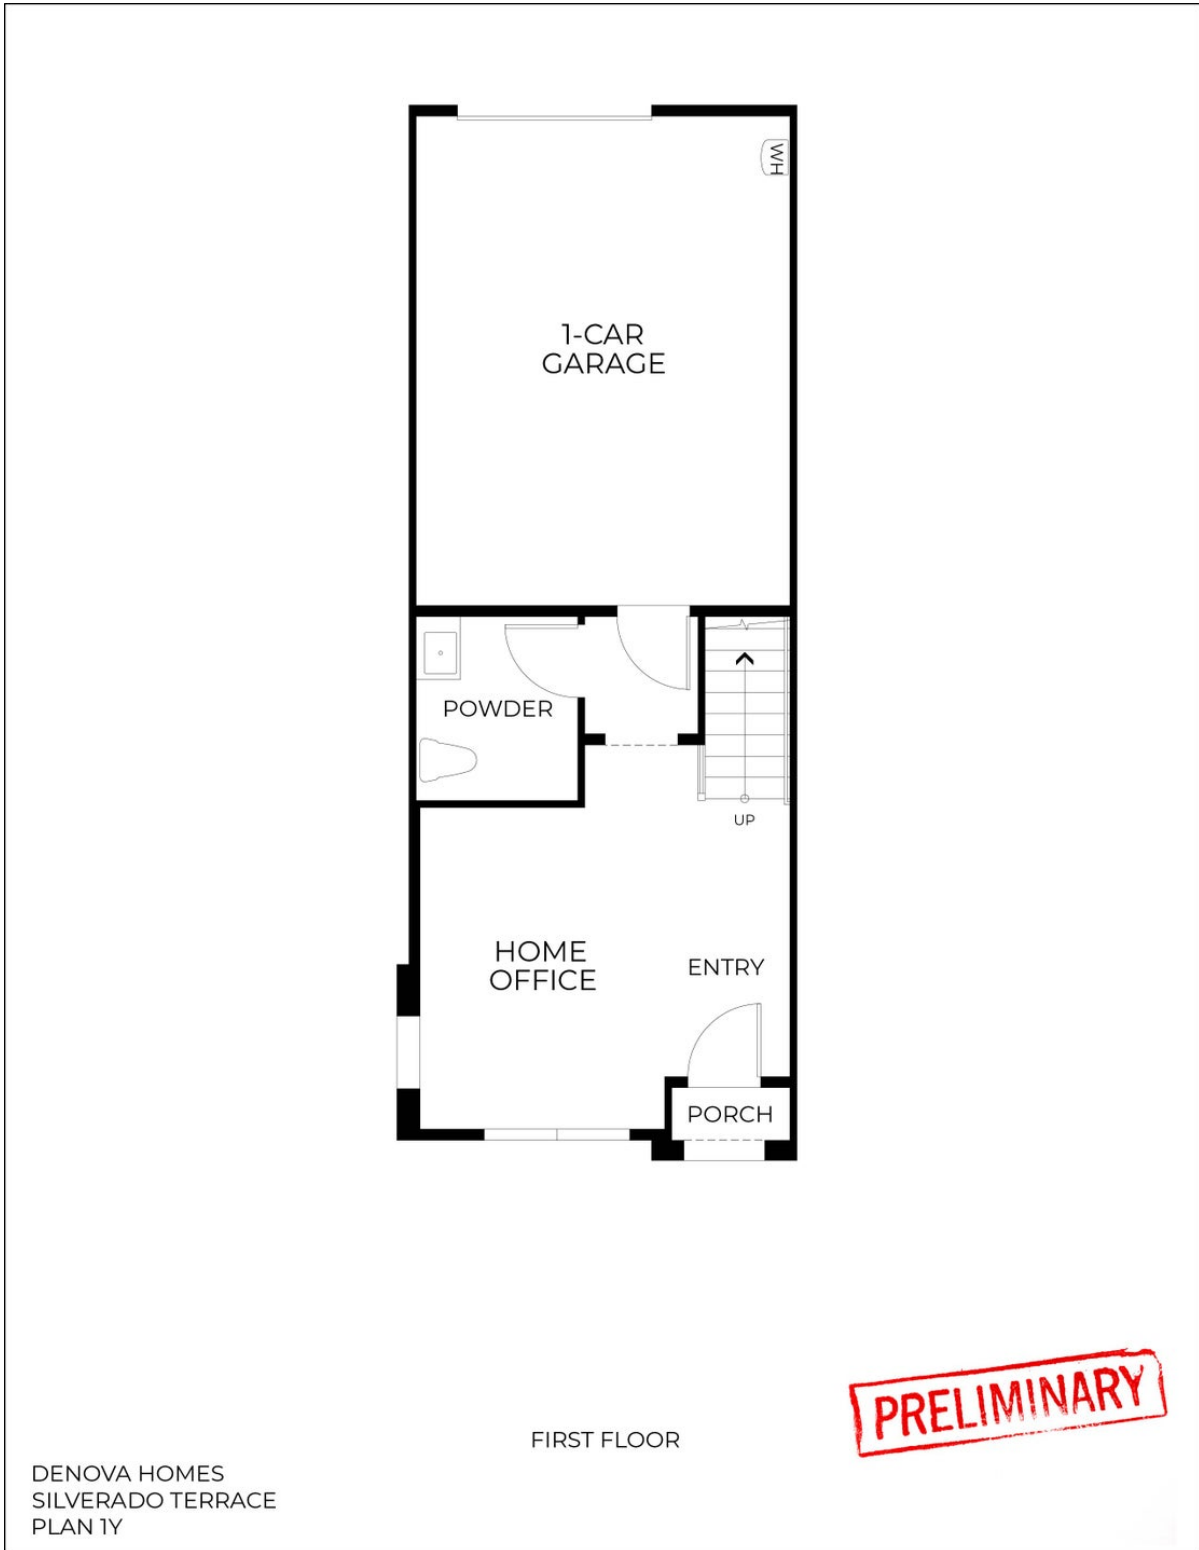

The Residence 1

MODEL ADDRESS
1440 Grant Street
Calistoga, CA 94515

Dayna Floyd | 925-255-1808
dfloyd@denovahomes.com

- 1,488 Sq. Ft.
- 3 Story
- 2 Bed
- 2.5 Bath
- 1 Car Garage

DENOVA HOMES
SILVERADO TERRACE
PLAN 1Y

Residence 1 | First Floor

SECOND FLOOR

PRELIMINARY

DENOVA HOMES
SILVERADO TERRACE
PLAN 1Y

Residence 1 | Second Floor

PRELIMINARY

THIRD FLOOR

DENOVA HOMES
SILVERADO TERRACE
PLAN 1Y

Residence 1 | Third Floor

Residence 1 | Elevation 1

Residence 1 | Elevation 2

Residence 1 | Elevation 3

Residence 1 | Elevation 4