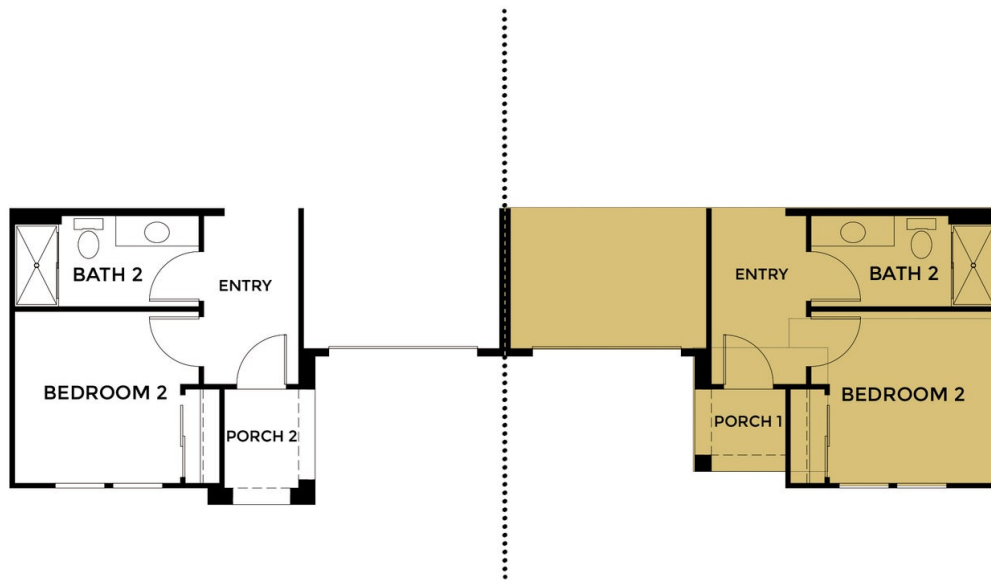

The Cottages - Residence 1

Dayna Floyd | 925-255-1808
dfloyd@denovahomes.com

MODEL ADDRESS
39660 W Covell Blvd.
Davis, CA 95616

1,167 Sq. Ft.

2 Bed

2 Bath

Residence 1A | Modern Farmhouse

Residence 1E | Modern Cottage

PRELIMINARY

FIRST FLOOR

Cottages - Residence 1

PRELIMINARY

FIRST FLOOR
ELEVATION E

Cottages - Residence 1E