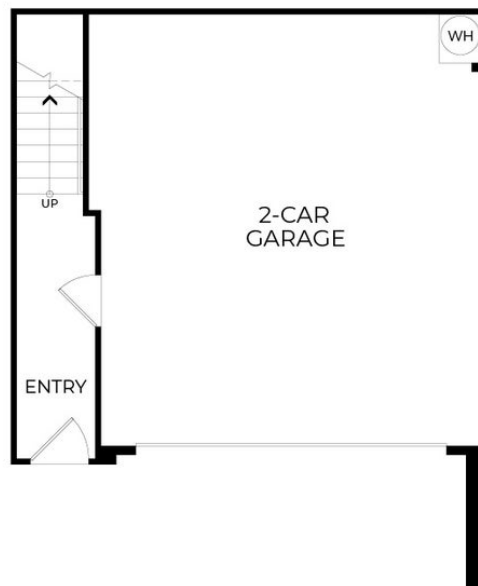

1,266 Sq. Ft.
3 Story
2 Bed
2.5 Bath
2 Car Garage

PRELIMINARY

FIRST FLOOR

DENOVA HOMES
CAVA
PLAN BB1

PRELIMINARY

SECOND FLOOR

DENOVA HOMES
CAVA
PLAN BB1

PRELIMINARY

THIRD FLOOR

DENOVA HOMES
CAVA
PLAN BB1