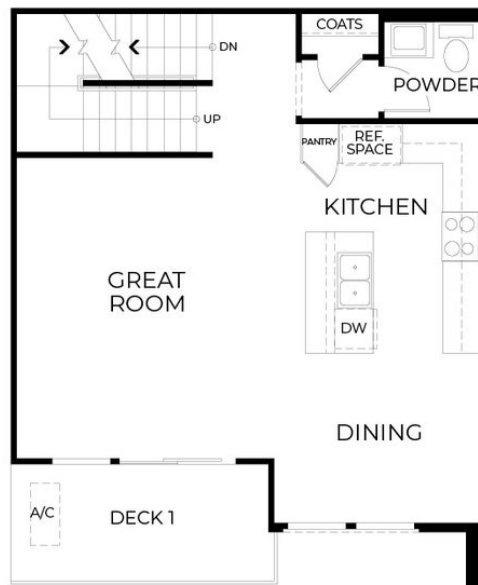

1,266 Sq. Ft.
3 Story
2 Bed
2.5 Bath
2 Car Garage

PRELIMINARY

FIRST FLOOR

DENOVA HOMES
CAVA
PLAN BB1

PRELIMINARY

SECOND FLOOR

DENOVA HOMES
CAVA
PLAN BB1

PRELIMINARY

THIRD FLOOR

DENOVA HOMES
CAVA
PLAN BB1