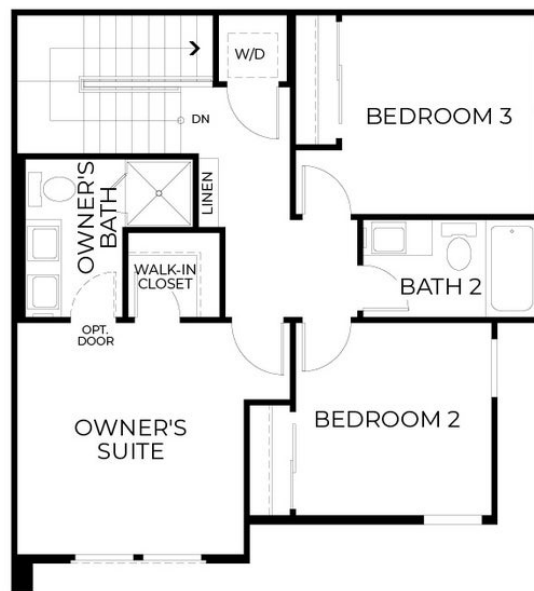

1,359 Sq. Ft.
3 Story
3 Bed
2.5 Bath
2 Car Garage

PRELIMINARY

FIRST FLOOR

DENOVA HOMES
CAVA
PLAN BB2

PRELIMINARY

SECOND FLOOR

DENOVA HOMES
CAVA
PLAN BB2

PRELIMINARY

THIRD FLOOR

DENOVA HOMES
CAVA
PLAN BB2