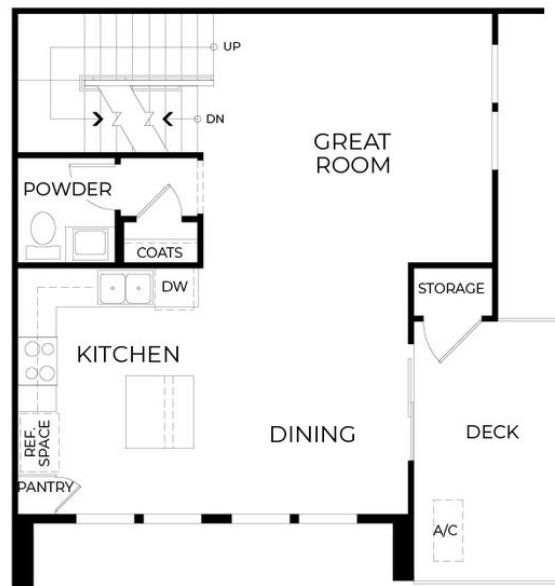

1,359 Sq. Ft.
3 Story
3 Bed
2.5 Bath
2 Car Garage

PRELIMINARY

FIRST FLOOR

DENOVA HOMES
CAVA
PLAN BB2

PRELIMINARY

SECOND FLOOR

DENOVA HOMES
CAVA
PLAN BB2

PRELIMINARY

THIRD FLOOR

DENOVA HOMES
CAVA
PLAN BB2