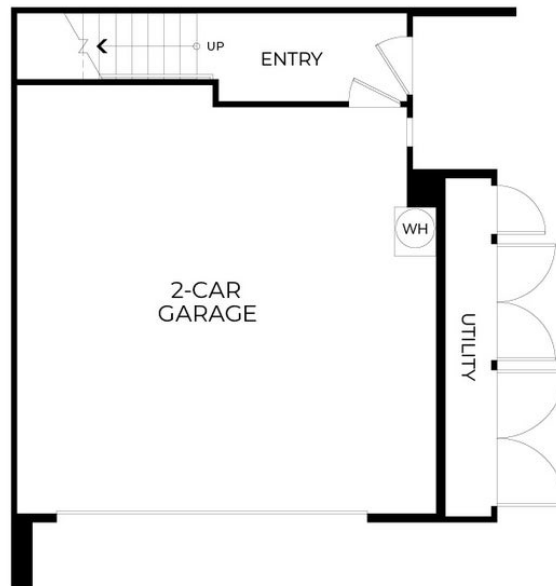

1,359 Sq. Ft.
3 Story
3 Bed
2.5 Bath
2 Car Garage

PRELIMINARY

FIRST FLOOR

DENOVA HOMES
CAVA
PLAN BB2

PRELIMINARY

SECOND FLOOR

DENOVA HOMES
CAVA
PLAN BB2

PRELIMINARY

THIRD FLOOR

DENOVA HOMES
CAVA
PLAN BB2