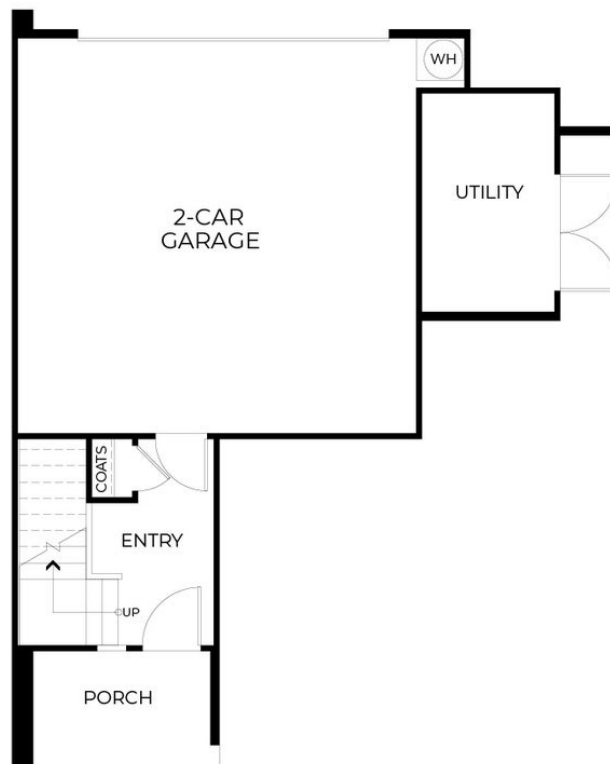

1,286 Sq. Ft.
3 Story
2 Bed
2.5 Bath
2 Car Garage

PRELIMINARY

FIRST FLOOR

DENOVA HOMES
CAVA
PLAN URT2

PRELIMINARY

SECOND FLOOR

DENOVA HOMES
CAVA
PLAN URT2

PRELIMINARY

THIRD FLOOR

DENOVA HOMES
CAVA
PLAN URT2