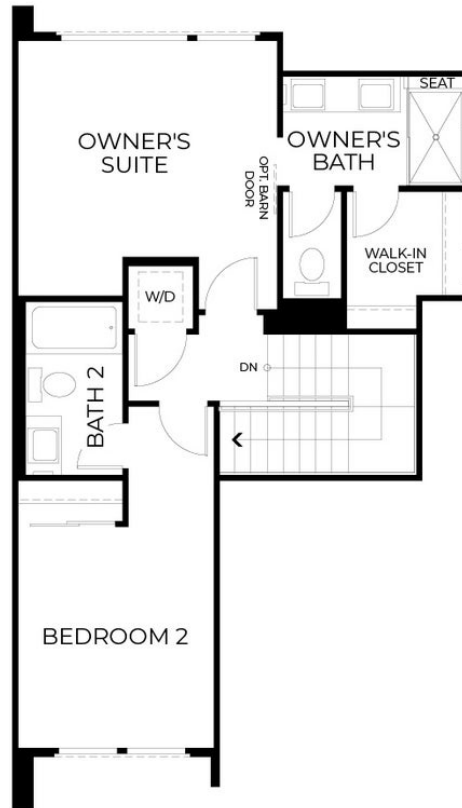

1,286 Sq. Ft.
3 Story
2 Bed
2.5 Bath
2 Car Garage

PRELIMINARY

FIRST FLOOR

DENOVA HOMES
CAVA
PLAN URT2

PRELIMINARY

SECOND FLOOR

DENOVA HOMES
CAVA
PLAN URT2

PRELIMINARY

THIRD FLOOR

DENOVA HOMES
CAVA
PLAN URT2