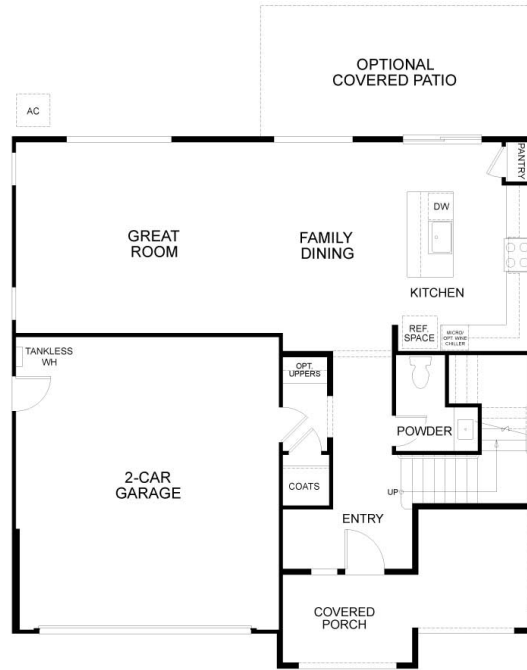

2 Car Garage

Residence 1 is a beautifully crafted two-story home offering approximately 1,916 square feet of thoughtfully designed living space with 3 Beds, 2.5 Baths, and a 2-Car Garage. Step onto the expansive covered front porch, an inviting feature that sets the tone for this warm and welcoming home. Inside, you will find a modern open-concept design where the great room, dining area, and kitchen flow effortlessly together. This layout is perfect for entertaining guests or enjoying quiet family evenings, with the kitchen featuring ample counter space, a center island, and convenient access to the dining area.

Upstairs, the private owner's suite is a true retreat, complete with a spa-inspired bathroom and a walk-in. Two secondary bedrooms, a full bathroom, and a conveniently located laundry room provide comfort and functionality for the entire family.

See agent for complete details.

FIRST FLOOR

SECOND FLOOR

PRELIMINARY

Residence 1 - Floor Plan

PRELIMINARY

FIRST FLOOR

Residence 1 - First Floor

SECOND FLOOR

PRELIMINARY

Residence 1 - Second Floor