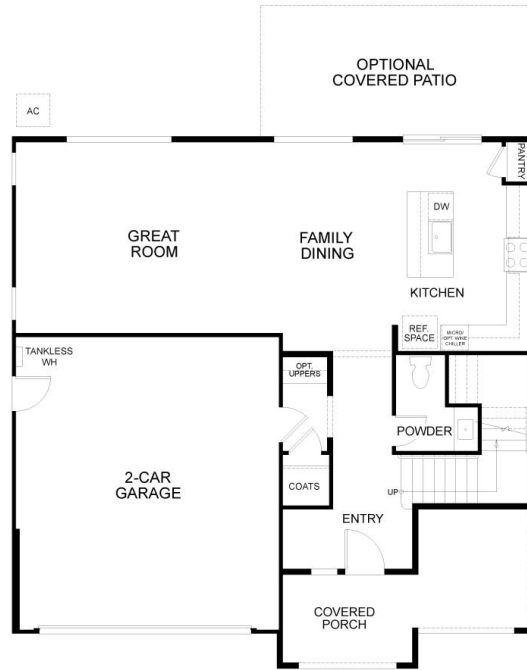

PRELIMINARY