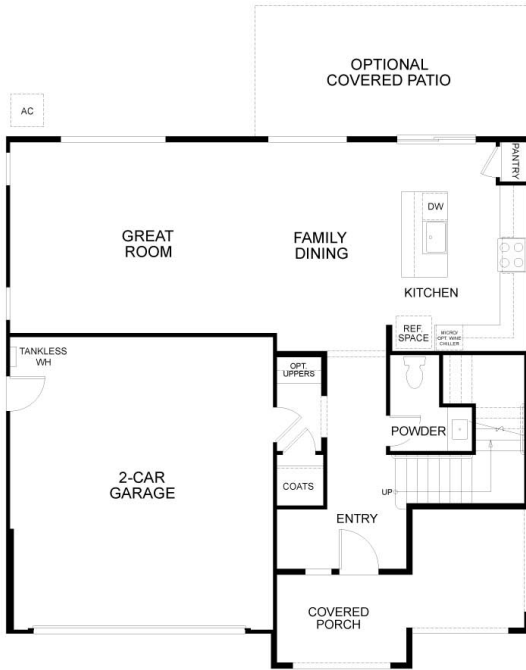

2 Car Garage

Residence 1 is a beautifully crafted two-story home offering approximately 1,916 square feet of thoughtfully designed living space with 3 Beds, 2.5 Baths, and a 2-Car Garage. Step onto the expansive covered front porch, an inviting feature that sets the tone for this warm and welcoming home. Inside, you will find a modern open-concept design where the great room, dining area, and kitchen flow effortlessly together. This layout is perfect for entertaining guests or enjoying quiet family evenings, with the kitchen featuring ample counter space, a center island, and convenient access to the dining area.

Upstairs, the private owner's suite is a true retreat, complete with a spa-inspired bathroom and a walk-in. Two secondary bedrooms, a full bathroom, and a conveniently located laundry room provide comfort and functionality for the entire family.

See agent for complete details.

FIRST FLOOR

SECOND FLOOR

PRELIMINARY

Residence 1 - Floor Plan

PRELIMINARY

FIRST FLOOR

Residence 1 - First Floor

SECOND FLOOR

PRELIMINARY

Residence 1 - Second Floor