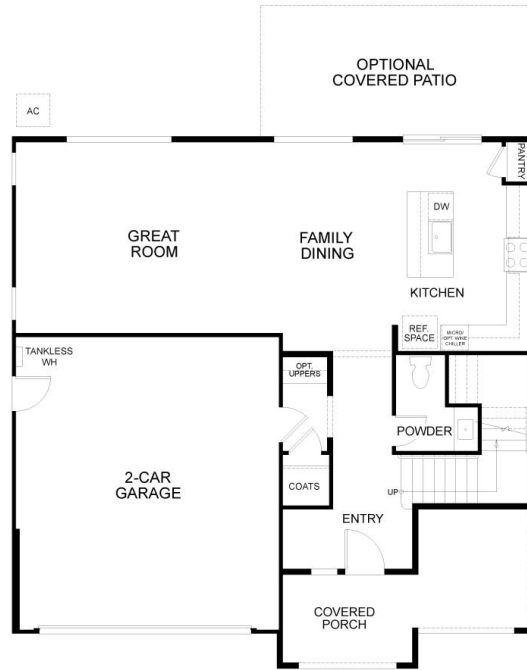

STARTING AT
\$1,005,900

1,916 Sq. Ft.
2 Story
3 Bed
2.5 Bath
2 Car Garage

Residence 1 is a beautifully crafted two-story home offering approximately 1,916 square feet of thoughtfully designed living space with 3 Beds, 2.5 Baths, and a 2-Car Garage. Step onto the expansive covered front porch, an inviting feature that sets the tone for this warm and welcoming home. Inside, you will find a modern open-concept design where the great room, dining area, and kitchen flow effortlessly together. This layout is perfect for entertaining guests or enjoying quiet family evenings, with the kitchen featuring ample counter space, a center island, and convenient access to the dining area.

Upstairs, the private owner's suite is a true retreat, complete with a spa-inspired bathroom and a walk-in. Two secondary bedrooms, a full bathroom, and a conveniently located laundry room provide comfort and functionality for the entire family.

See agent for complete details.

Residence 1A | Tuscan

Residence 1B | Craftsman

**Residence 1C | Modern
Farmhouse**

PRELIMINARY

FIRST FLOOR

Residence 1 - First Floor

SECOND FLOOR

PRELIMINARY

Residence 1 - Second Floor