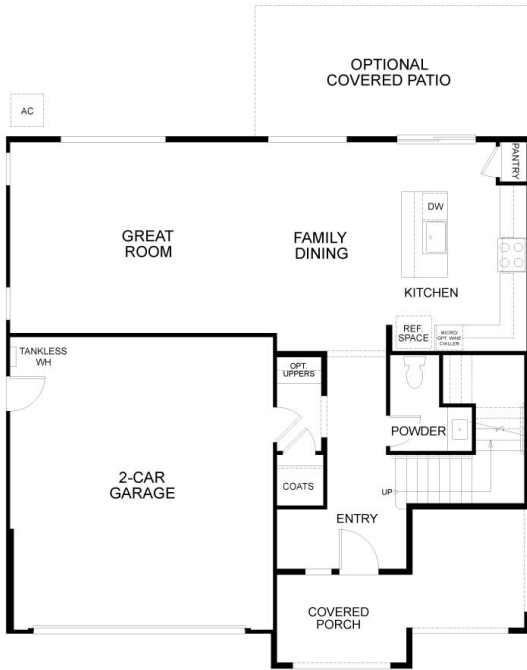

STARTING AT
\$1,008,900

1,916 Sq. Ft.
2 Story
3 Bed
2.5 Bath
2 Car Garage

Residence 1 is a beautifully crafted two-story home offering approximately 1,916 square feet of thoughtfully designed living space with 3 Beds, 2.5 Baths, and a 2-Car Garage. Step onto the expansive covered front porch, an inviting feature that sets the tone for this warm and welcoming home. Inside, you will find a modern open-concept design where the great room, dining area, and kitchen flow effortlessly together. This layout is perfect for entertaining guests or enjoying quiet family evenings, with the kitchen featuring ample counter space, a center island, and convenient access to the dining area.

Upstairs, the private owner's suite is a true retreat, complete with a spa-inspired bathroom and a walk-in. Two secondary bedrooms, a full bathroom, and a conveniently located laundry room provide comfort and functionality for the entire family.

See agent for complete details.

Residence 1A | Tuscan

Residence 1B | Craftsman

**Residence 1C | Modern
Farmhouse**

FIRST FLOOR

SECOND FLOOR

PRELIMINARY

Residence 1 - Floor Plan

PRELIMINARY

FIRST FLOOR

Residence 1 - First Floor

SECOND FLOOR

PRELIMINARY

Residence 1 - Second Floor