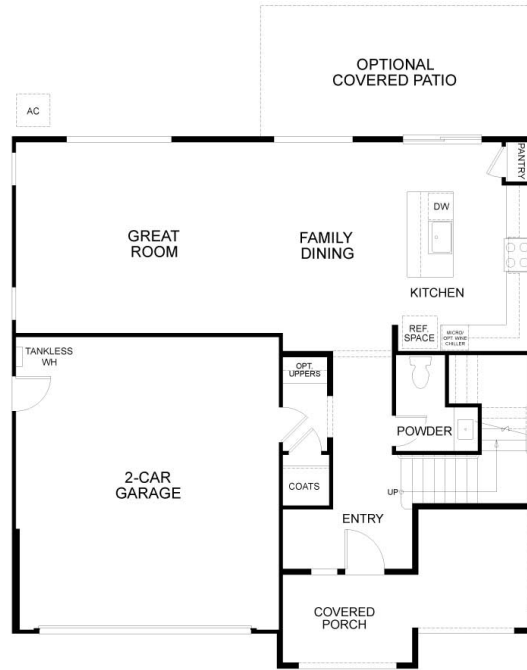

STARTING AT
\$1,008,900

1,916 Sq. Ft.
2 Story
3 Bed
2.5 Bath
2 Car Garage

Residence 1 is a beautifully crafted two-story home offering approximately 1,916 square feet of thoughtfully designed living space with 3 Beds, 2.5 Baths, and a 2-Car Garage. Step onto the expansive covered front porch, an inviting feature that sets the tone for this warm and welcoming home. Inside, you will find a modern open-concept design where the great room, dining area, and kitchen flow effortlessly together. This layout is perfect for entertaining guests or enjoying quiet family evenings, with the kitchen featuring ample counter space, a center island, and convenient access to the dining area.

Upstairs, the private owner's suite is a true retreat, complete with a spa-inspired bathroom and a walk-in. Two secondary bedrooms, a full bathroom, and a conveniently located laundry room provide comfort and functionality for the entire family.

See agent for complete details.

Residence 1A | Tuscan

Residence 1B | Craftsman

**Residence 1C | Modern
Farmhouse**

FIRST FLOOR

SECOND FLOOR

PRELIMINARY

Residence 1 - Floor Plan

PRELIMINARY

FIRST FLOOR

Residence 1 - First Floor

SECOND FLOOR

PRELIMINARY

Residence 1 - Second Floor