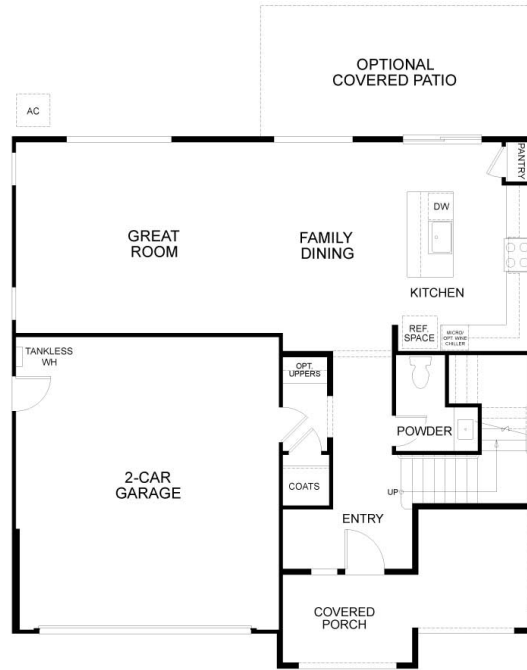

**STARTING AT**  
**\$1,005,900**

1,916 Sq. Ft.  
2 Story  
3 Bed  
2.5 Bath  
2 Car Garage

Residence 1 is a beautifully crafted two-story home offering approximately 1,916 square feet of thoughtfully designed living space with 3 Beds, 2.5 Baths, and a 2-Car Garage. Step onto the expansive covered front porch, an inviting feature that sets the tone for this warm and welcoming home. Inside, you will find a modern open-concept design where the great room, dining area, and kitchen flow effortlessly together. This layout is perfect for entertaining guests or enjoying quiet family evenings, with the kitchen featuring ample counter space, a center island, and convenient access to the dining area.

Upstairs, the private owner's suite is a true retreat, complete with a spa-inspired bathroom and a walk-in. Two secondary bedrooms, a full bathroom, and a conveniently located laundry room provide comfort and functionality for the entire family.

**See agent for complete details.**

**Residence 1A | Tuscan**

**Residence 1B | Craftsman**

**Residence 1C | Modern  
Farmhouse**

FIRST FLOOR

**PRELIMINARY**

Residence 1 - Floor Plan

**PRELIMINARY**

FIRST FLOOR

Residence 1 - First Floor

SECOND FLOOR

**PRELIMINARY**

Residence 1 - Second Floor