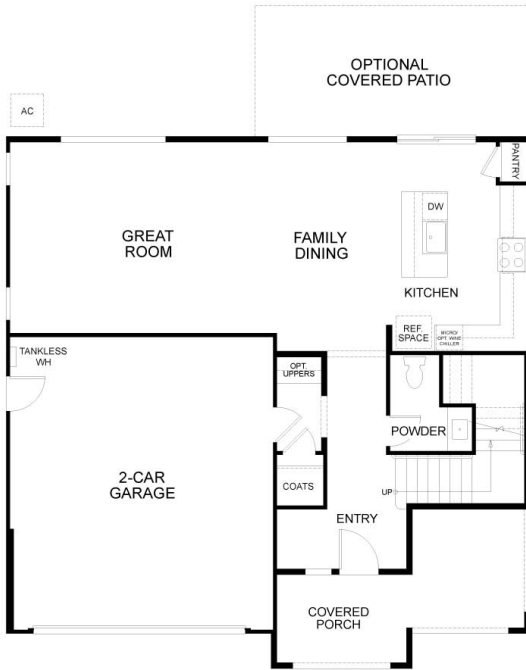

**STARTING AT**  
**\$1,005,900**

1,916 Sq. Ft.  
2 Story  
3 Bed  
2.5 Bath  
2 Car Garage

Residence 1 is a beautifully crafted two-story home offering approximately 1,916 square feet of thoughtfully designed living space with 3 Beds, 2.5 Baths, and a 2-Car Garage. Step onto the expansive covered front porch, an inviting feature that sets the tone for this warm and welcoming home. Inside, you will find a modern open-concept design where the great room, dining area, and kitchen flow effortlessly together. This layout is perfect for entertaining guests or enjoying quiet family evenings, with the kitchen featuring ample counter space, a center island, and convenient access to the dining area.

Upstairs, the private owner's suite is a true retreat, complete with a spa-inspired bathroom and a walk-in. Two secondary bedrooms, a full bathroom, and a conveniently located laundry room provide comfort and functionality for the entire family.

**See agent for complete details.**

**Residence 1A | Tuscan**

**Residence 1B | Craftsman**

**Residence 1C | Modern  
Farmhouse**

FIRST FLOOR

**PRELIMINARY**

Residence 1 - Floor Plan

**PRELIMINARY**

FIRST FLOOR

Residence 1 - First Floor

SECOND FLOOR

**PRELIMINARY**

Residence 1 - Second Floor