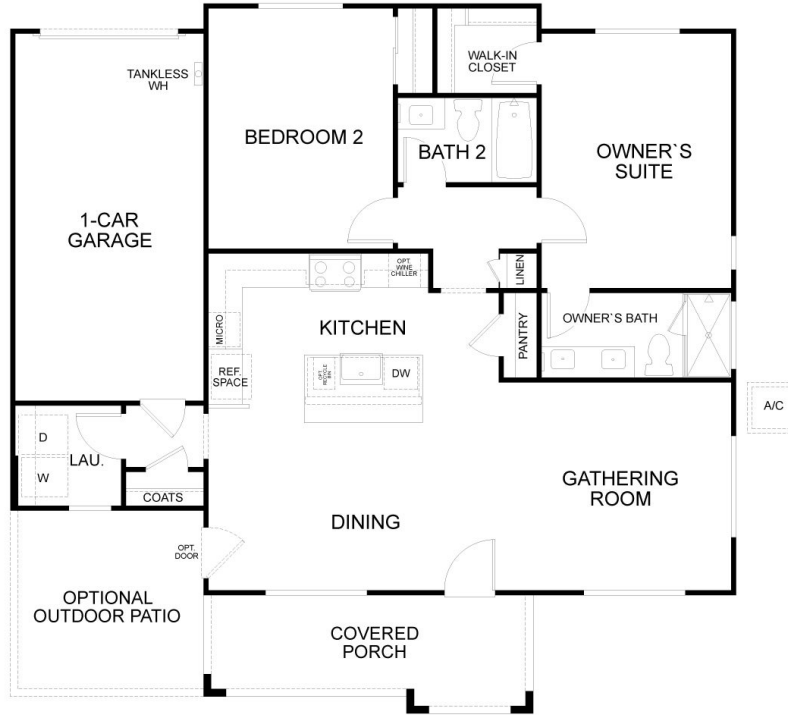

QUICK MOVE-IN

\$361,500

**THE RESIDENCE 5
(DUET)**

Bay Area Bungalow

1,160 Sq. Ft.

1 Story

2 Bed

2 Bath

1 Car Garage

Low-maintenance single-level duet home in Rio Vista's newest 55+ Active Adult Community! 1,160 Sq. Ft. (approx.) of living space, 2 bedrooms, 2 baths, and a 1-car garage! This delightful floor plan has a spacious kitchen with an island overlooking the Dining area, an expansive Great Room, and a covered porch. This home includes tile flooring throughout, smoked gray stained cabinets and granite slab countertops with a full tile backsplash. This home also includes a private owner's suite with an adjoining private bath, a walk-in closet, and so much more! Please see the Sales Agent for complete details.

Floor Plan