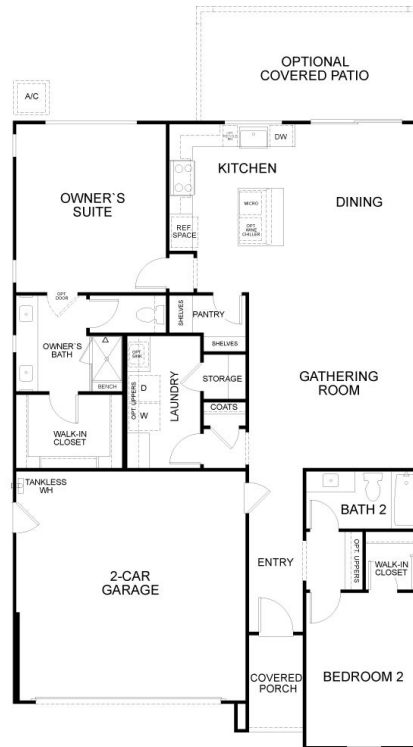

**STARTING AT**  
**\$459,900**

1,435 Sq. Ft.

1 Story

2 Bed

2 Bath

2 Car Garage

Gorgeous single-level home in Rio Vista's newest 55+ Active Adult Community! 1,435 Sq. Ft. (approx.) of living space, 2 bedrooms, 2 baths, and a 2-car garage! This floor plan has plenty of room to entertain friends and family with a spacious kitchen island overlooking the dining area, an expansive Great Room, and an optional covered patio to entertain and dine al fresco. This home also includes a large owner's suite with an adjoining private bath, a walk-in closet, and so much more!

**Please see agent for more details.**

**Residence 2 | Spanish  
Bungalow**

**Residence 2 | Bay Area  
Bungalow**

**Residence 2 | Craftsman  
Bungalow**

Floor Plan