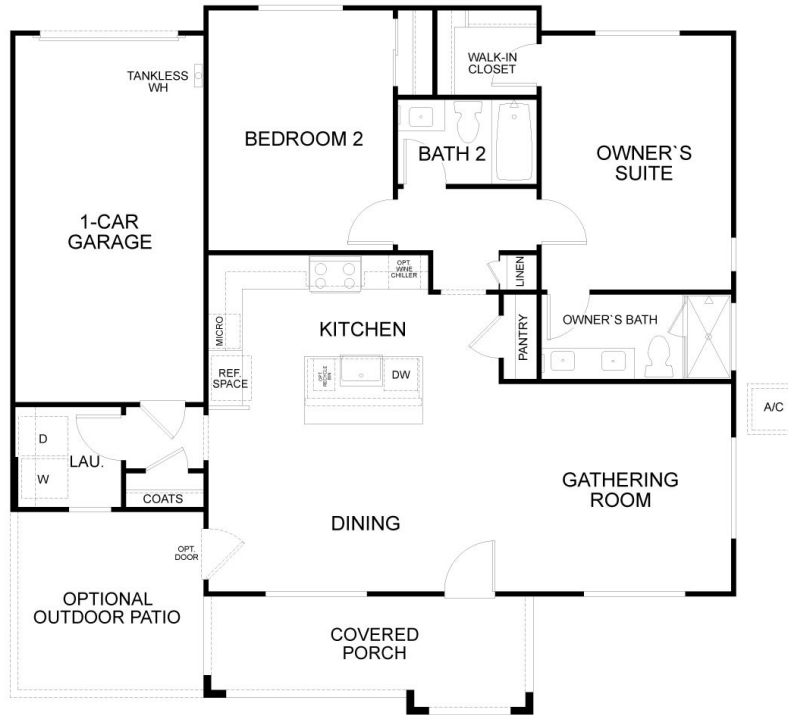

STARTING AT
\$349,500

1,160 Sq. Ft.

1 Story

2 Bed

2 Bath

1 Car Garage

Low-maintenance single-level duet (duplex) home in Rio Vista's newest 55+ Active Adult Community! 1,160 Sq. Ft. (approx.) of living space, 2 bedrooms, 2 baths, and a 1-car garage! This charming floor plan has a spacious kitchen with an island overlooking the Dining area, an expansive Great Room, and a covered porch. This home also includes a private owner's suite with an adjoining private bath, a walk-in closet, and so much more!

Please see agent for more details.

**Residence 5 (Duet) | Spanish
Bungalow**

**Residence 5 (Duet) | Bay
Area Bungalow**

**Residence 5 (Duet) |
Craftsman Bungalow**

Floor Plan